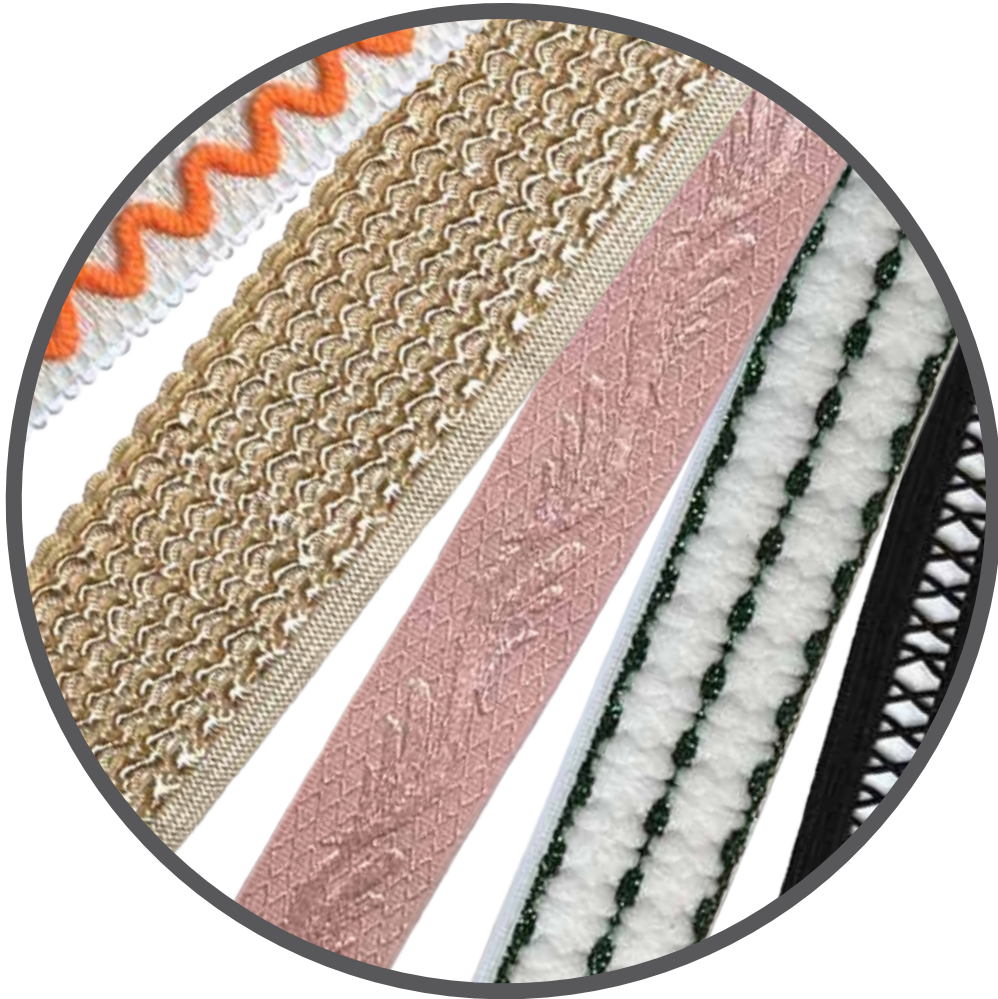

Lingerie-Elastics

Pro-Stretch LTD

PSC6049B

Puffy Elastic

PSC6657

Quilted Puffy Loop Edge Elastic

PSC6175

Puffy Lurex Elastic

PSC6050

Metallic Stitch Ribbed Elastic

PSC7068

Stuffed Tubular Elastic

PSC7049

Raised Ric Rac Loop Edge Elastic

PSC1165B

Ruched Satin Elastic

PSC5962B

Ruched Sheen Elastic

PSC5963B

Ruffle Edges Puffy Elastic

PSC6121

Rainbow Lurex Ruffle Edge Y-Shaped Elastic

PSC6048

Lurex Ruffles Elastic

PSC1123

Ruffle Elastic

PSC5779

Shiny Scallop Edge Elastic Brushed Back

PSC1925

Shiny/Matte Scallop Edge Elastic

PSC6118

Shiny/Matte Scallop Edge Elastic